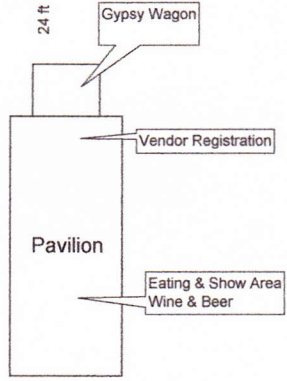

Garlic Judging

18 ft

18 ft

18 ft

24 ft

18 ft

18 ft

- 12 12 X 30 space no power on site vehicle
- 13 12 x 30 space with power on site vehicle
- 8 12 x 12 space with power no vehicle on site
- 30 12 x 12 space no power no vehicle on site
- 6 12 x 12 stall space power (Lions) no vehicle on site

total 70 sites

Verona Express Train Station

Mini Golf train, racers,

Handi Cap Parking Lot

Vendor Entrance to Register

Waste Management Centre (Garbage/Recycle)

Canteen
Lions Den
Main Hall

Kybo